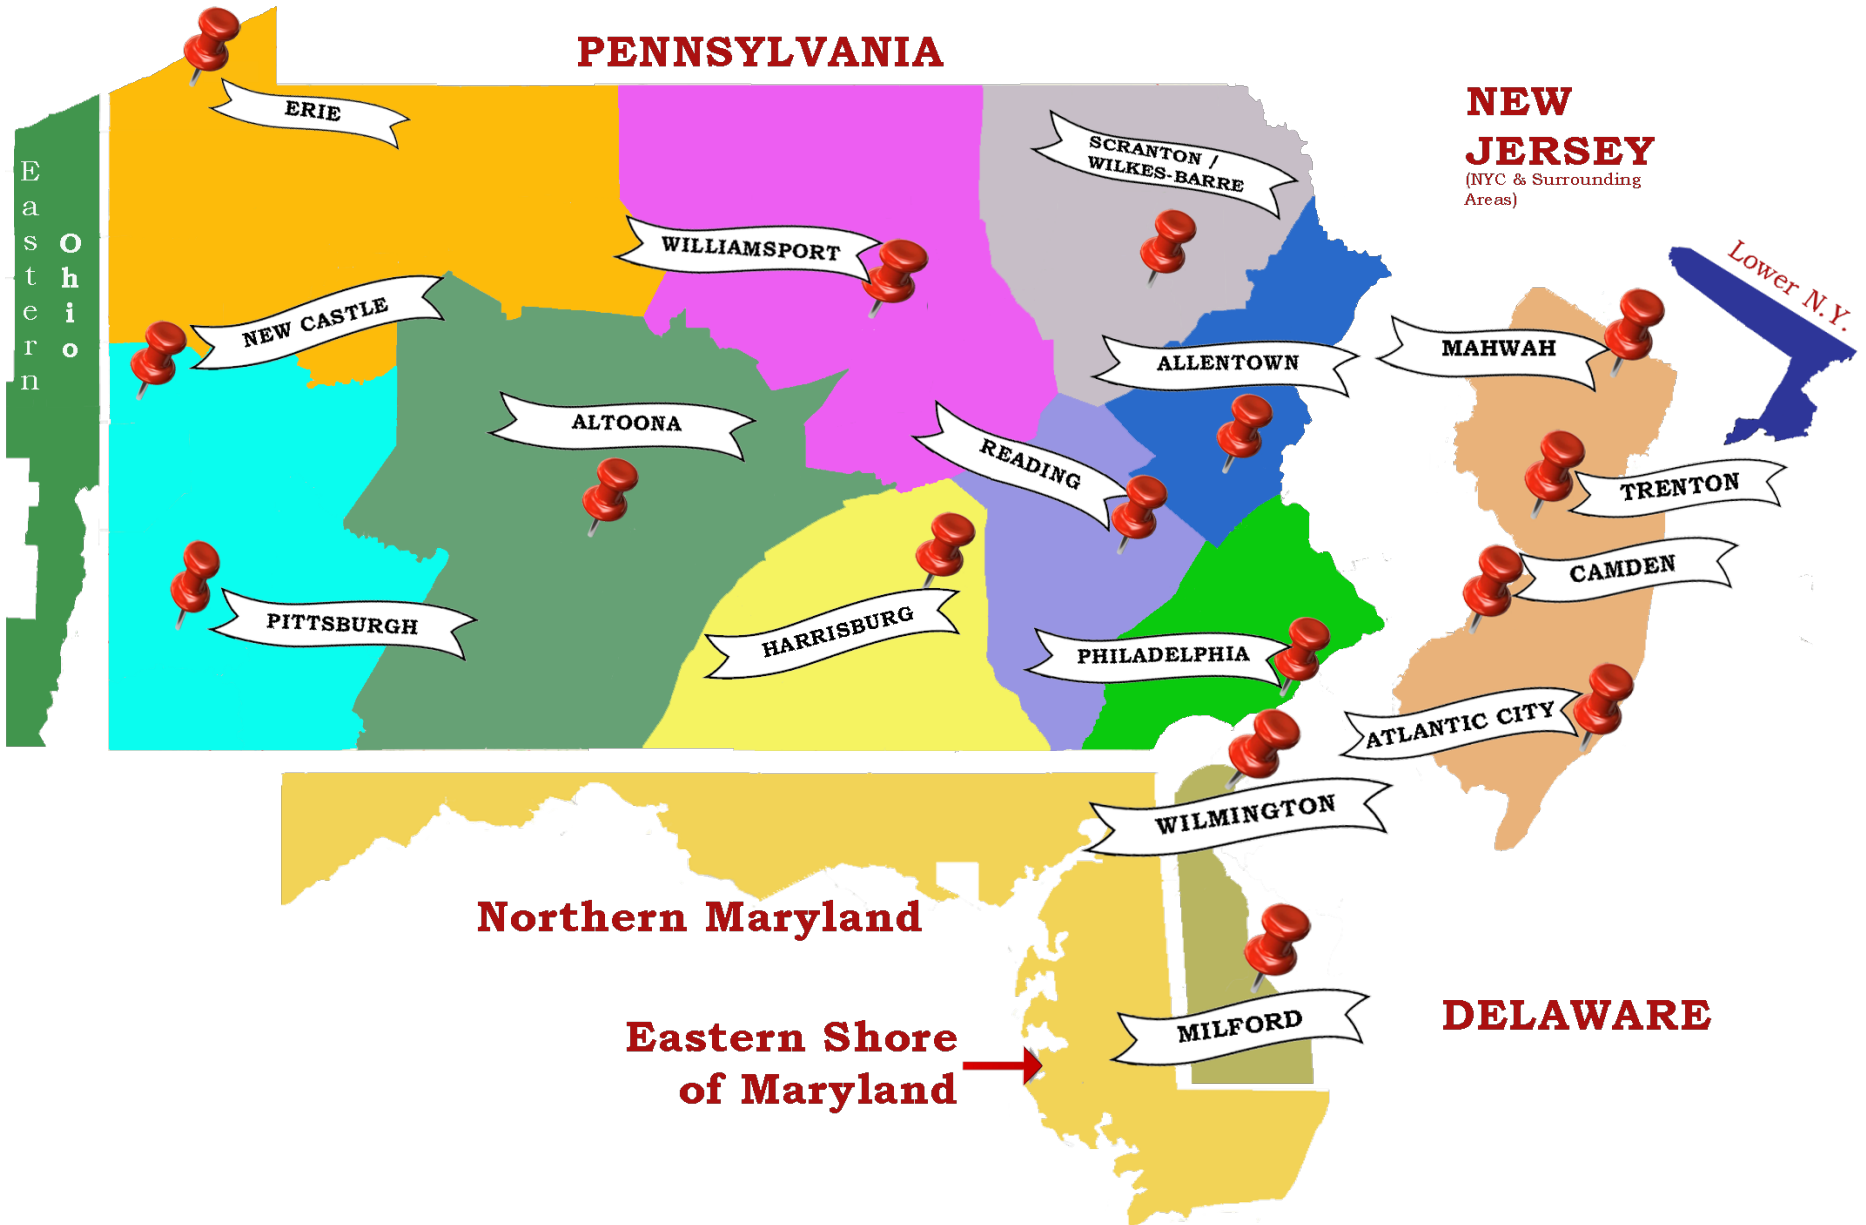

CURLEY ADJUSTMENT BUREAU, Inc.

EXPERIENCE • INTEGRITY • EXCELLENCE

888-557-3717

215-627-5900

contact@curleyadjustment.com

Property Adjusters & Coverage Areas

Also Northern Maryland & eastern shore of Maryland