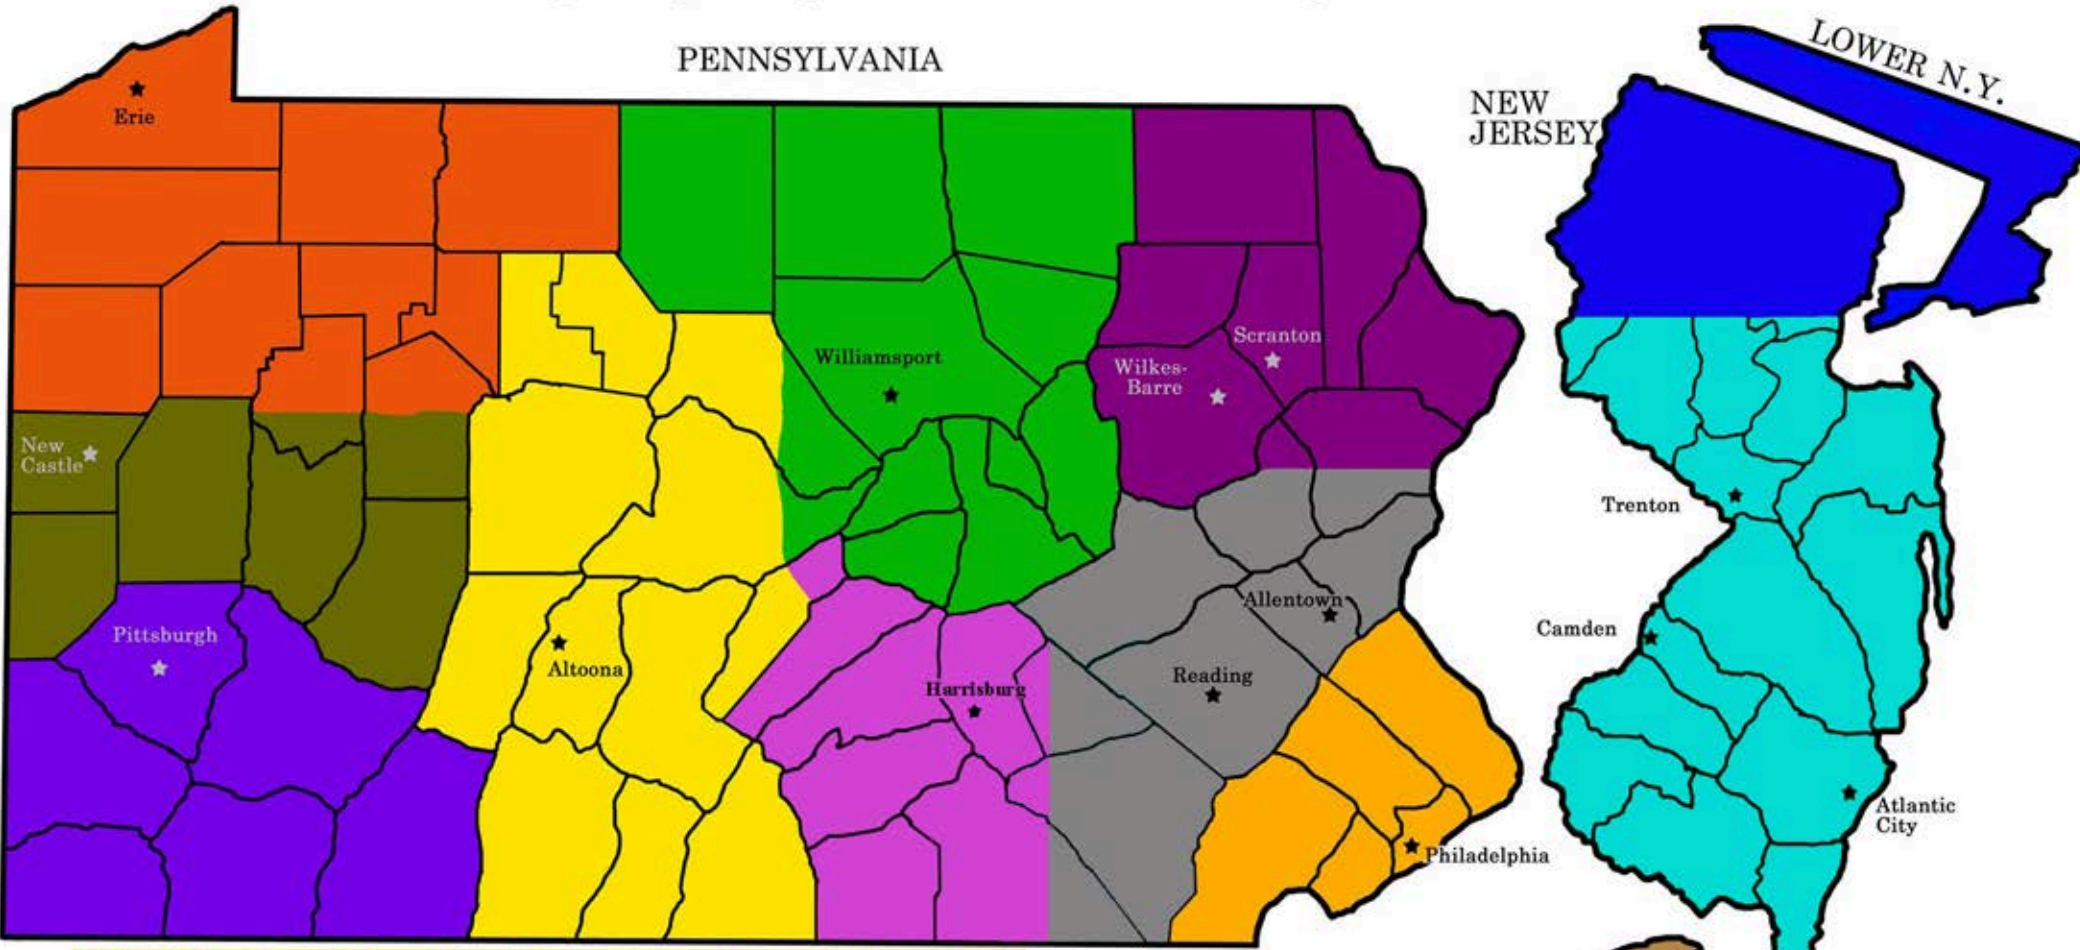

CURLEY ADJUSTMENT BUREAU, Inc.

EXPERIENCE • INTEGRITY • EXCELLENCE

888-557-3717

215-627-5900

contact@curleyadjustment.com

Property Adjusters & Coverage Areas

Also Northern Maryland & eastern shore of Maryland